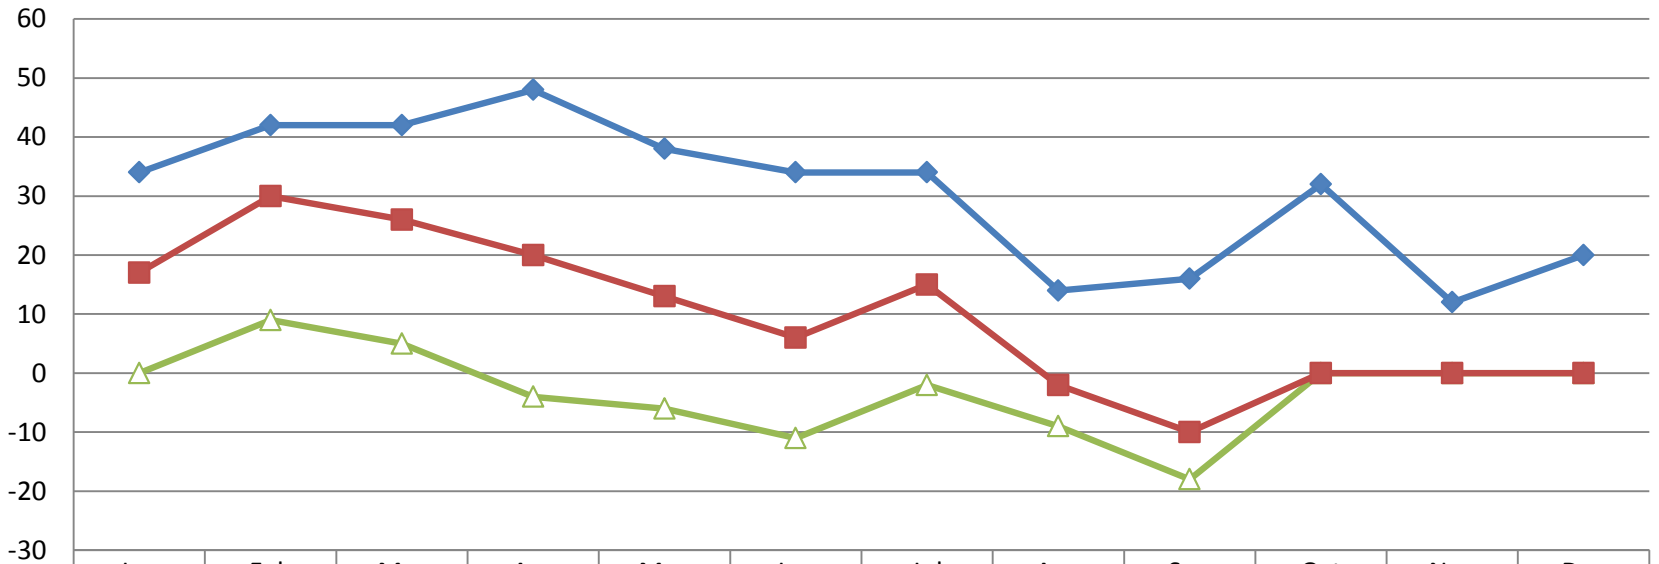

Fun, Fitness, Friendship

Ten Event Books Processed 2014-2015 Calendar Year Monthly Comparison

B
o
o
k
s

P
r
o
c
e
s
s
e
d

	Jan	Feb	Mar	Apr	May	Jun	Jul	Aug	Sep	Oct	Nov	Dec
2014	17	12	16	28	25	28	19	16	26	32	12	20
2015	17	21	21	24	19	17	17	7	8			
Variance	0	9	5	-4	-6	-11	-2	-9	-18			