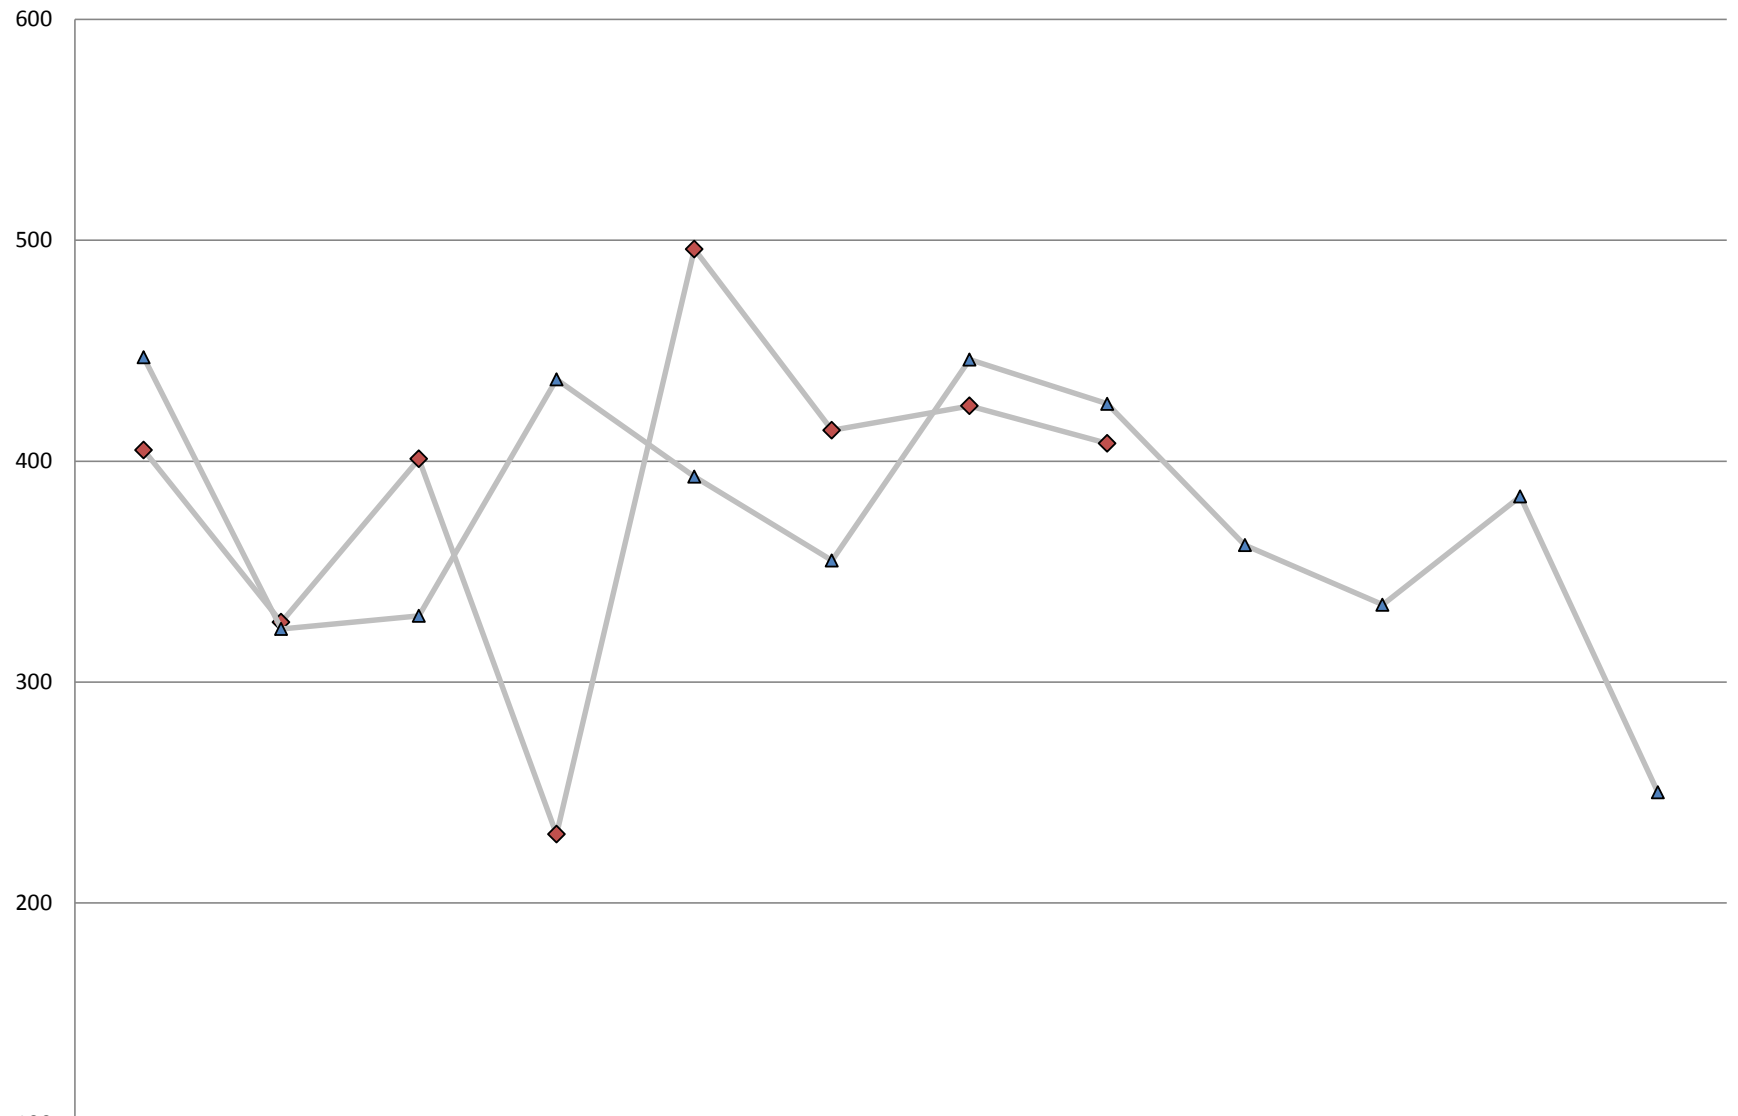

AVA Awards Processed 2012-2013 Monthly Comparisons

	January	February	March	April	May	June	July	August	September	October	November	December
◆ 2013	405	327	401	231	496	414	425	408				
▲ 2012	447	324	330	437	393	355	446	426	362	335	384	250