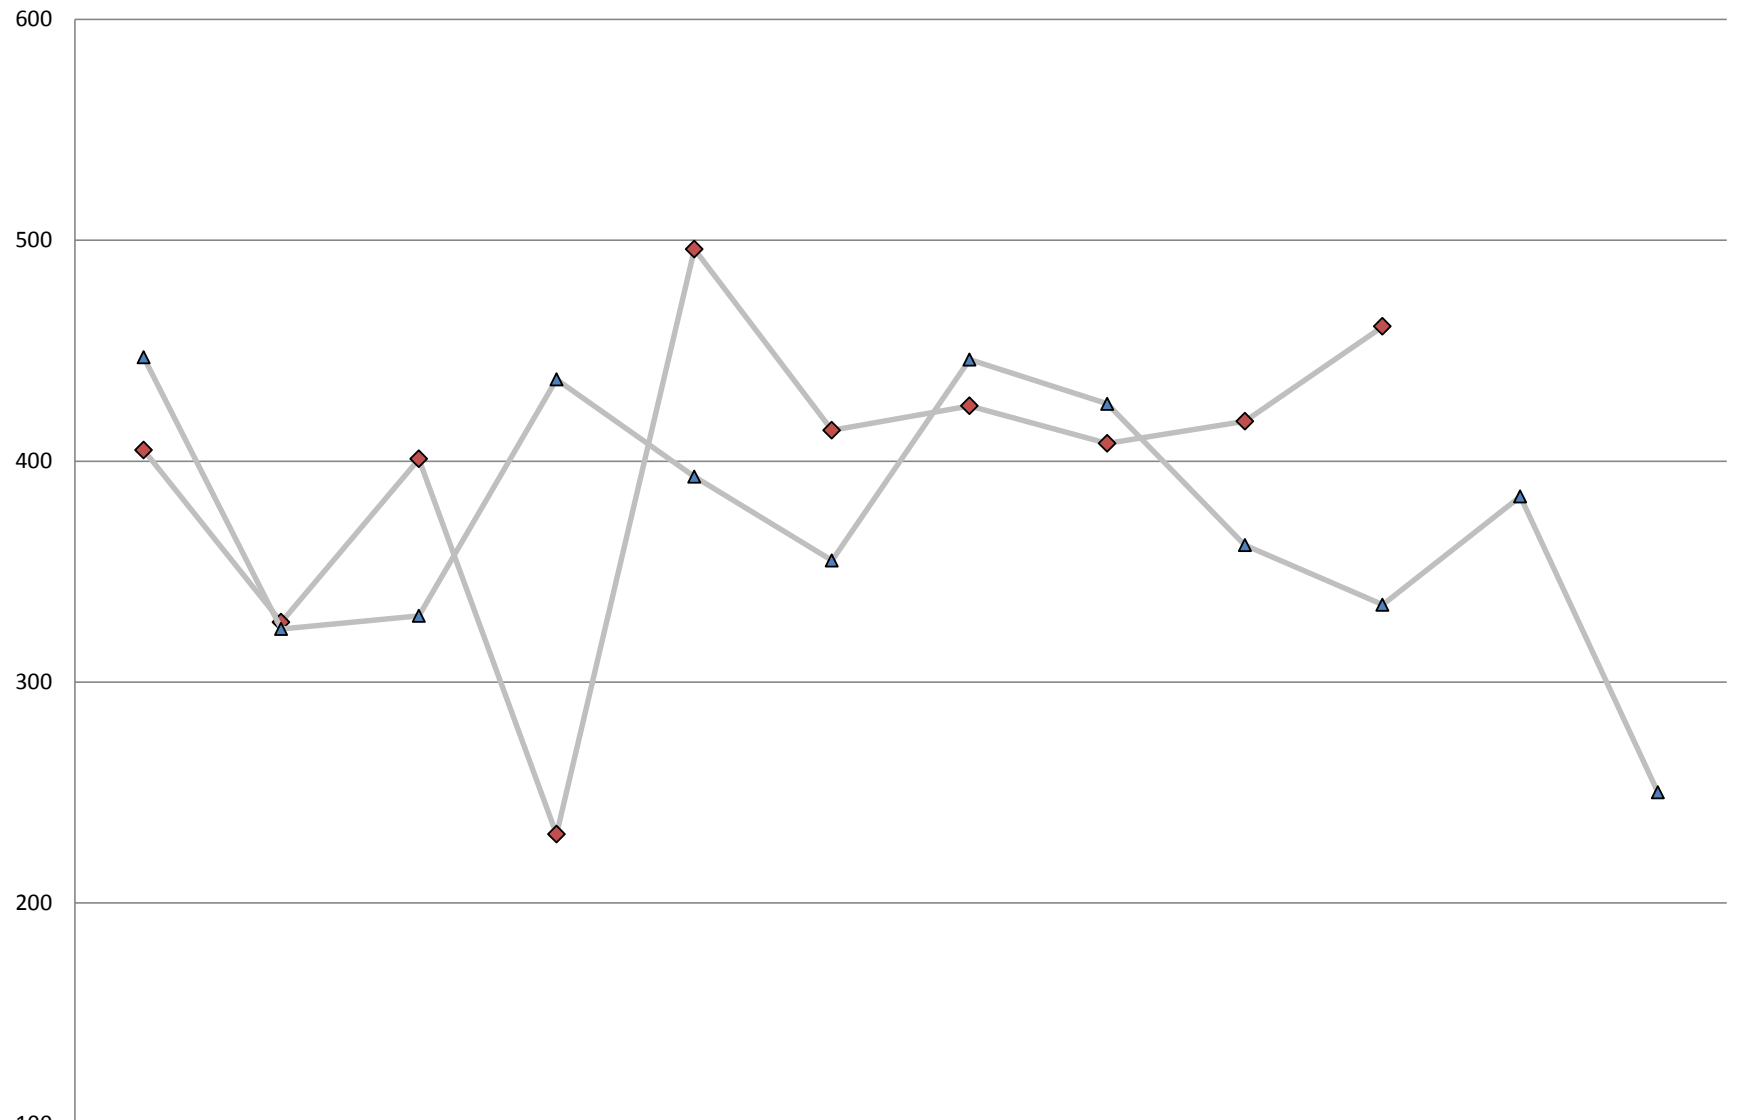

AVA Awards Processed 2012-2013 Monthly Comparisons

	January	February	March	April	May	June	July	August	September	October	November	December
◆ 2013	405	327	401	231	496	414	425	408	418	461		
▲ 2012	447	324	330	437	393	355	446	426	362	335	384	250