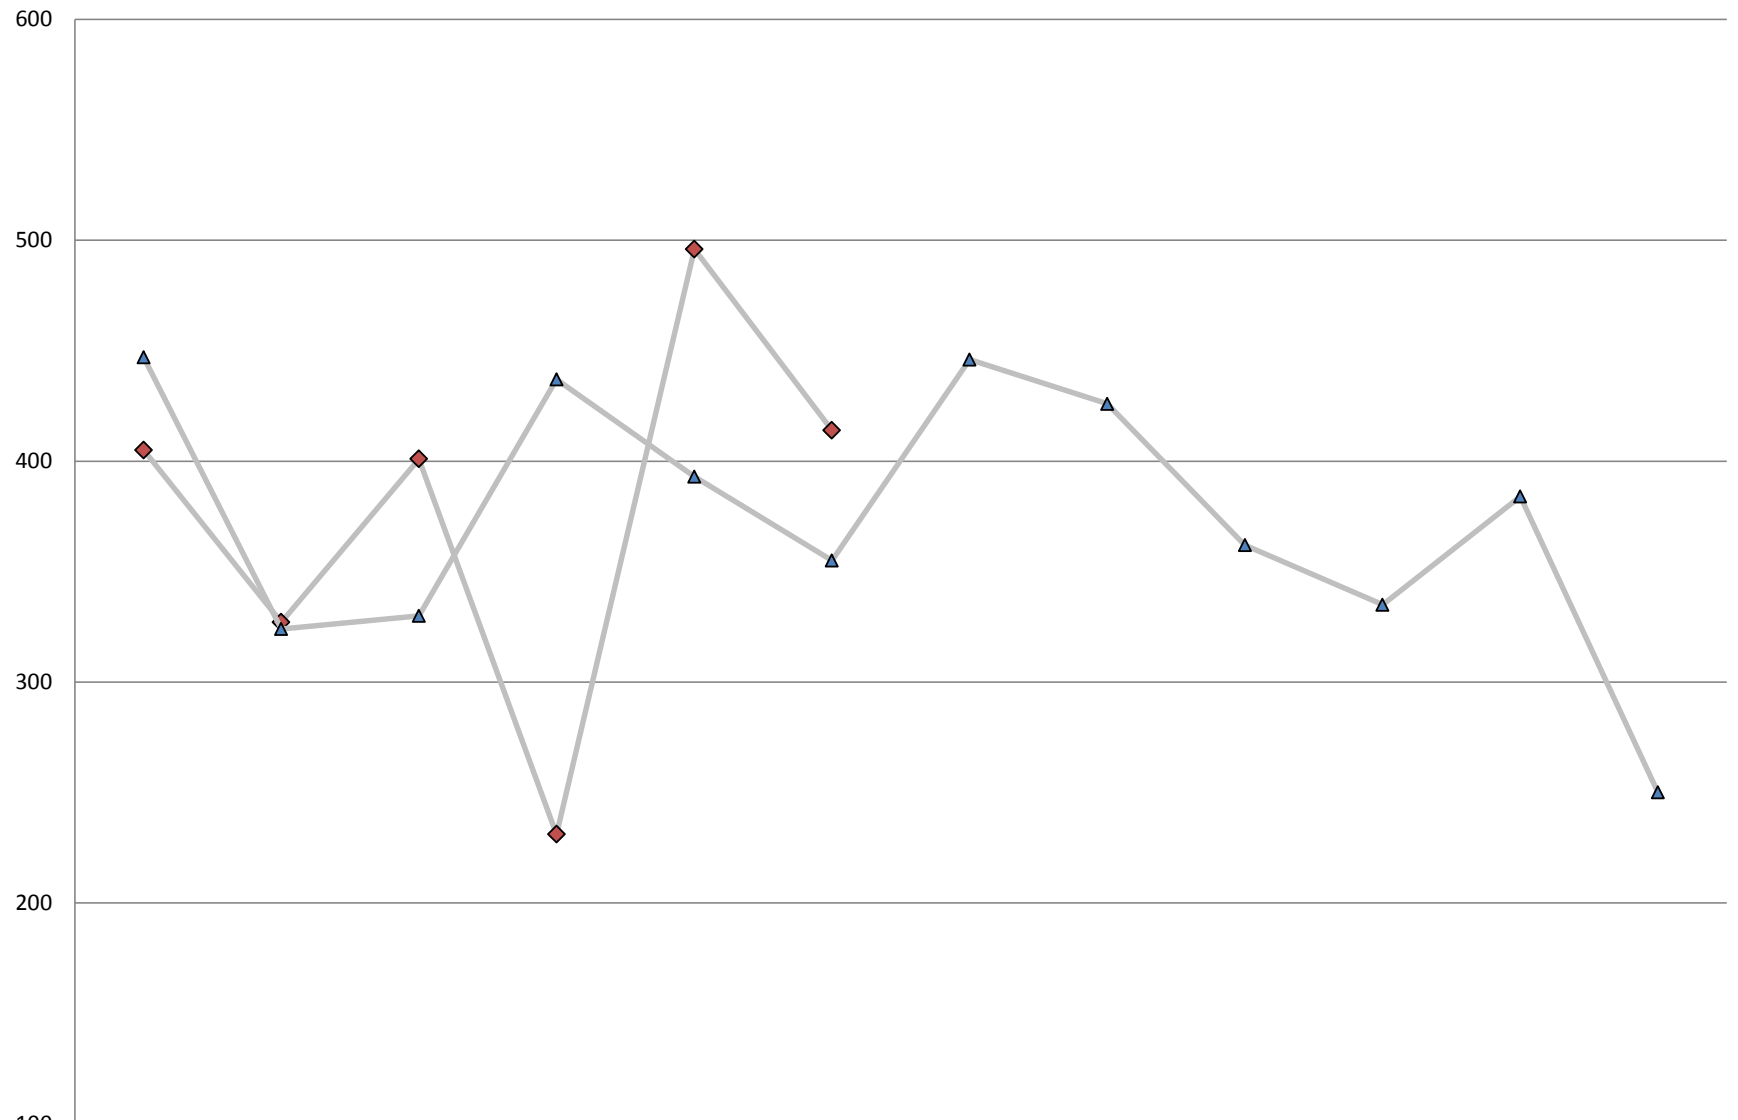

AVA Awards Processed 2012-2013 Monthly Comparisons

	January	February	March	April	May	June	July	August	September	October	November	December
◆ 2013	405	327	401	231	496	414						
▲ 2012	447	324	330	437	393	355	446	426	362	335	384	250